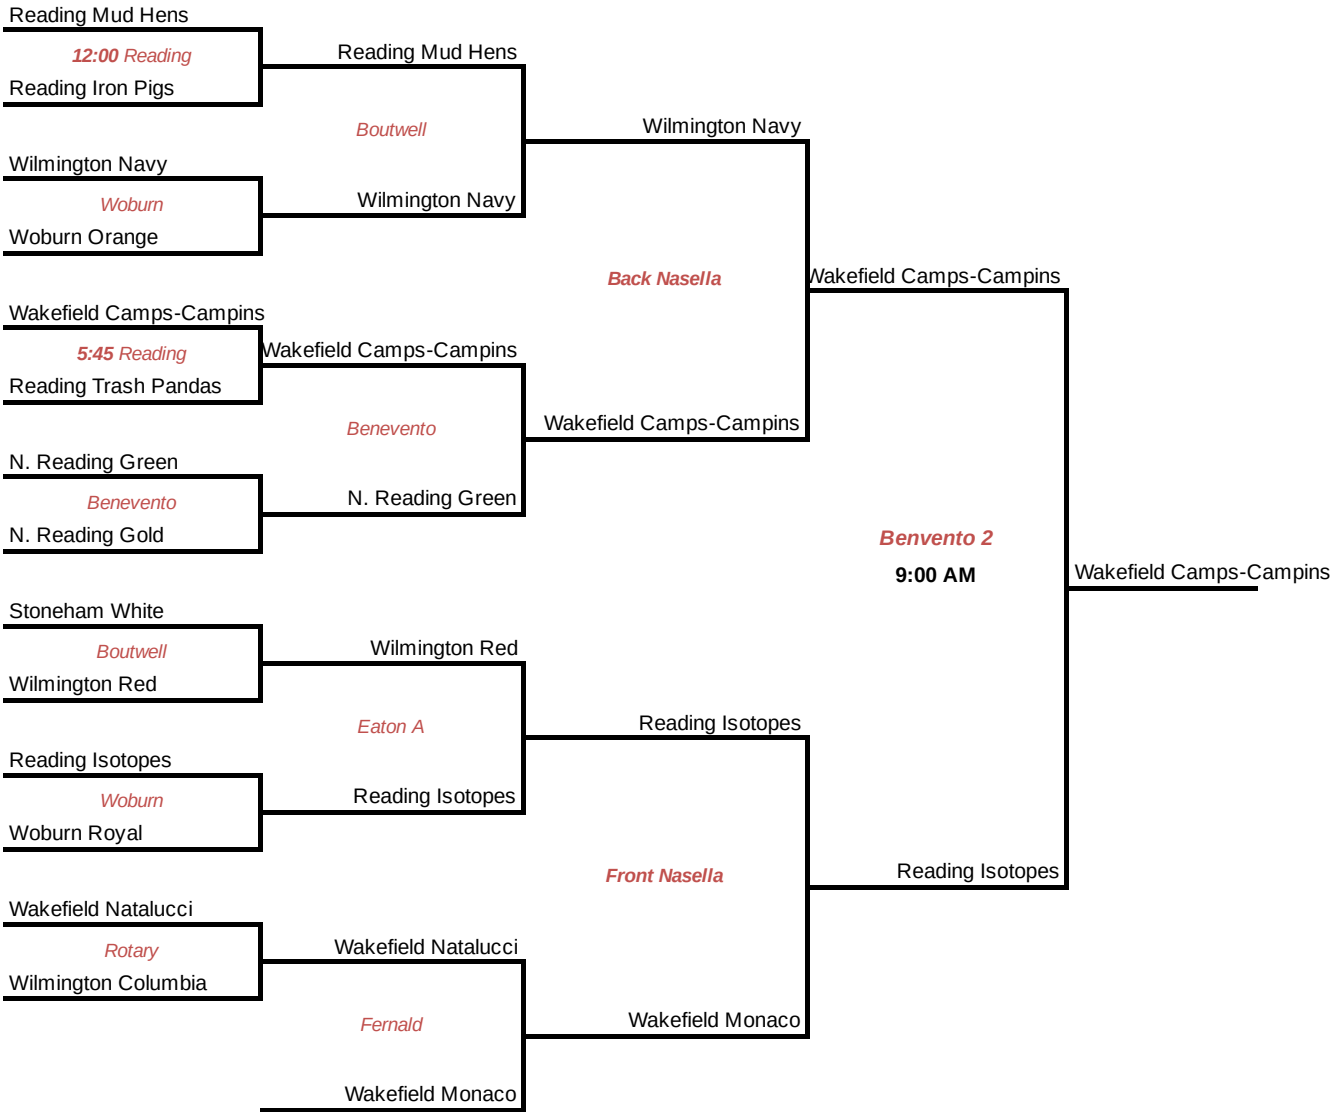

5:45pm

5:45pm

A COIN TOSS at each game WILL DETERMINE HOME TEAM
 UNLESS OTHERWISE NOTED, BOTTOM OF BRACKET IS HOST TEAM
 STANDARD PITCHING RULES APPLY

2023

JIMMY FUND PLAYOFFS

9-10 Baseball

Sunday 7/30

10:00am

Tuesday 8/1

5:45pm

Thursday 8/3

5:45pm

Saturday 8/5

A COIN TOSS at each game WILL DETERMINE HOME TEAM
 UNLESS OTHERWISE NOTED, BOTTOM OF BRACKET IS HOST TEAM
 STANDARD PITCHING RULES APPLY

2023

JIMMY FUND PLAYOFFS