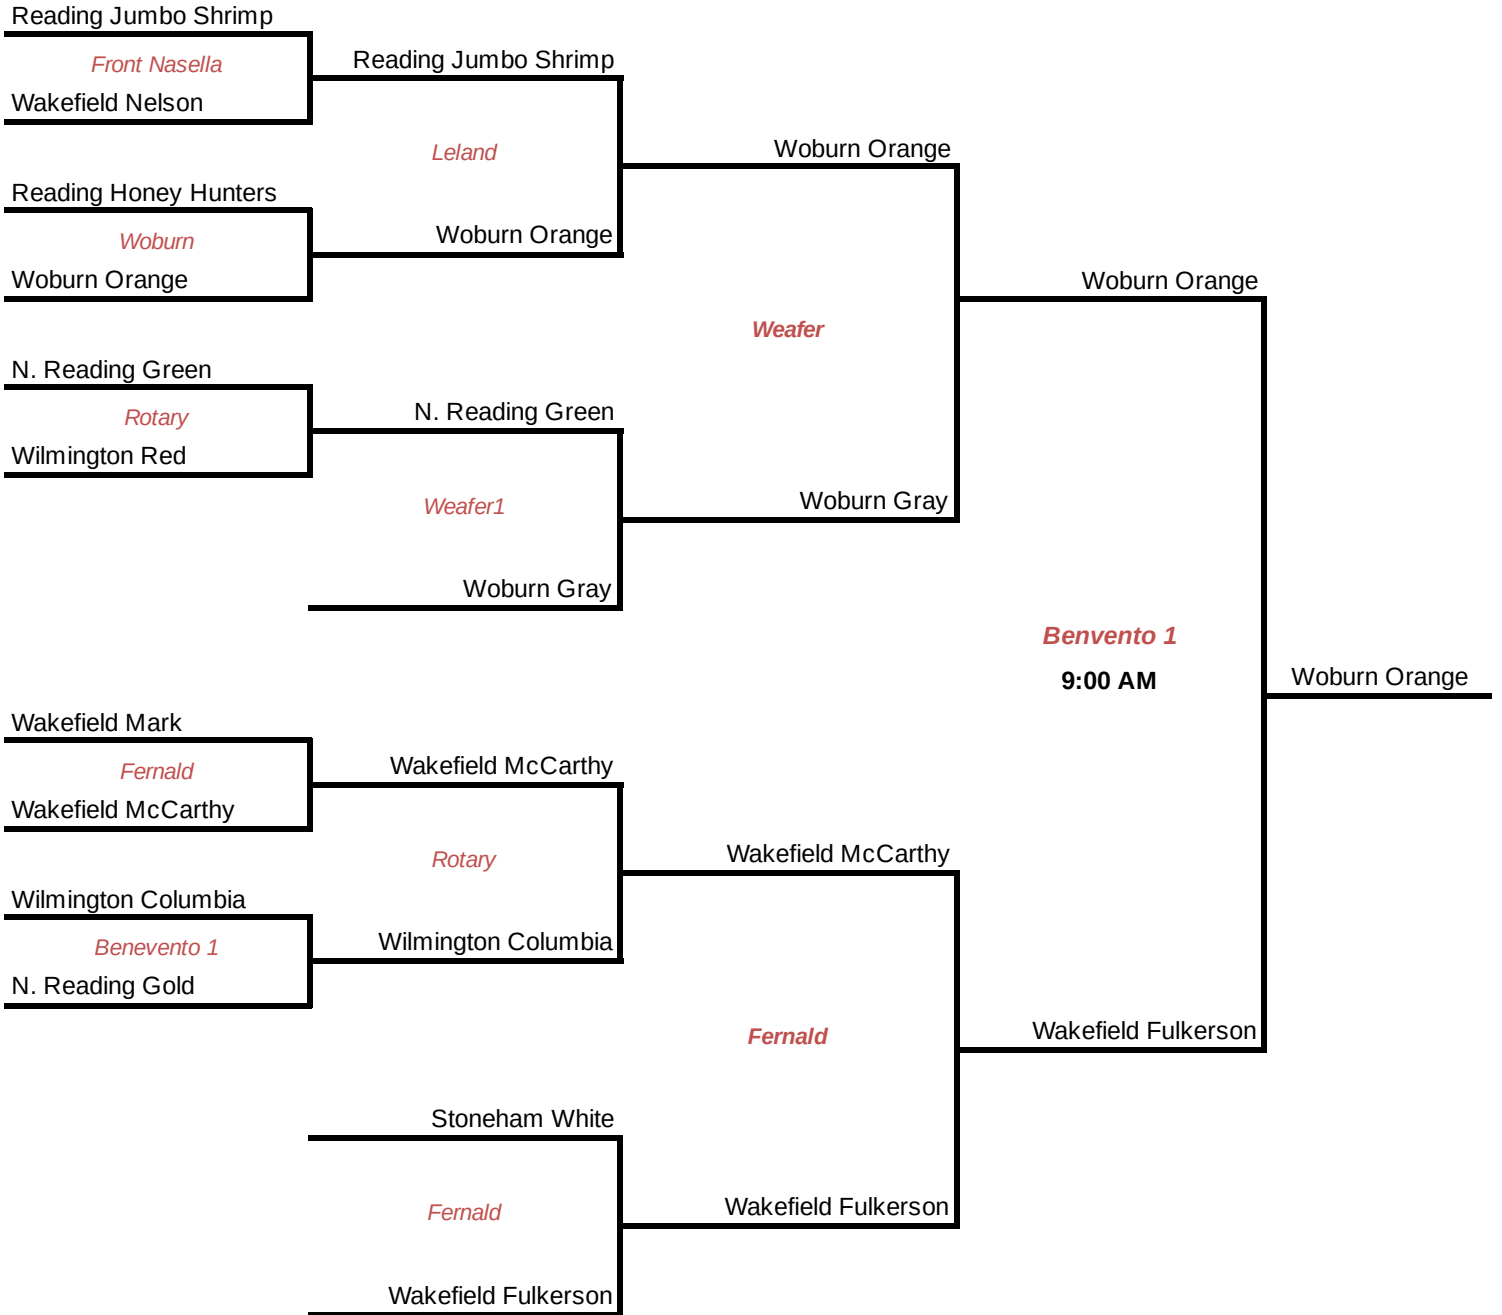

Tuesday 8/1

5:45pm

Thursday 8/3

5:45pm

Saturday 8/5

A COIN TOSS at each game WILL DETERMINE HOME TEAM
 UNLESS OTHERWISE NOTED, BOTTOM OF BRACKET IS HOST TEAM
 STANDARD PITCHING RULES APPLY

2023

JIMMY FUND PLAYOFFS

A COIN TOSS at each game WILL DETERMINE HOME TEAM
 UNLESS OTHERWISE NOTED, BOTTOM OF BRACKET IS HOST TEAM
 STANDARD PITCHING RULES APPLY