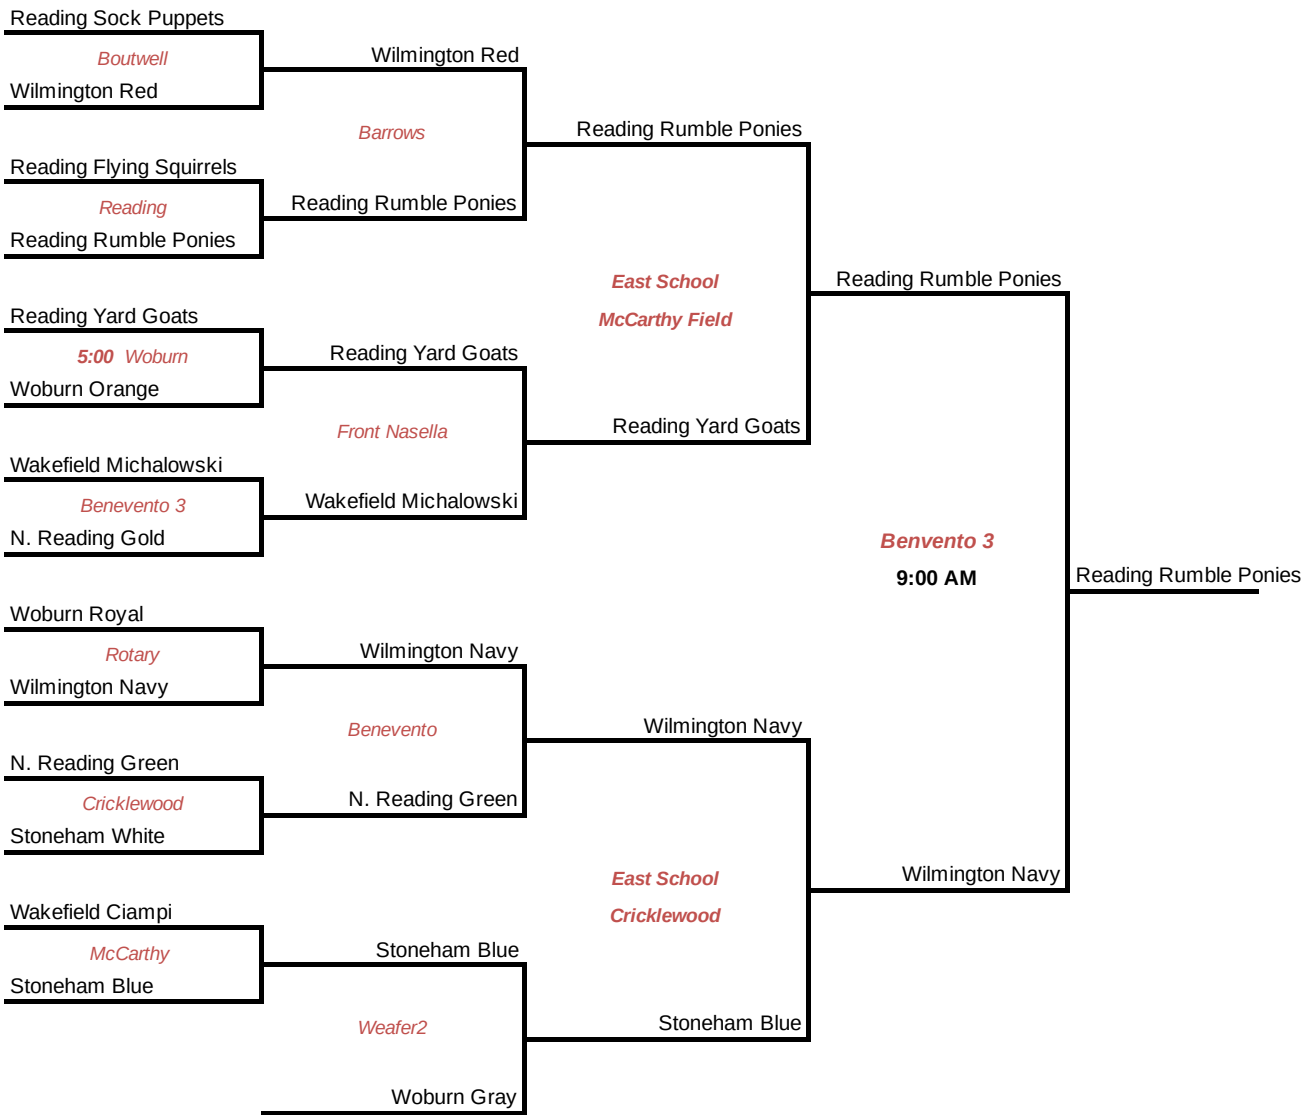

Jimmy Fund **Playoffs July 29 - August 5**

<u>Division:</u>	<u>7/8's</u>	<u>9/10's</u>	<u>11/12's</u>
Rotating batting order used	Yes	Yes	Yes
dropped third strike	No	No	Yes
runners can only score on a walk or hit ball	Yes	No	No
6 run limit per inning (not including last inning)	Yes	No	No
10 run mercy rule in effect (after 4 innings)	No	Yes	Yes
shading notes difference from JF regular season			

Pitch count limit on any day is by League AGE of Player:

7 or 8 year olds	50
9 or 10 year olds	75
11 or 12 year olds	85

Rest needed depends on pitches thrown:

	Days
1-20 pitches	0
21-35 pitches	1
36-50 pitches	2
51-65 pitches	3
66 or more pitches	4

Jimmy Fund **Regular Season July 8 - July 28**

<u>Division:</u>	<u>7/8's</u>	<u>9/10's</u>	<u>11/12's</u>
Rotating batting order used	Yes	Yes	Yes
dropped third strike	No	No	Yes
runners can only score on a walk or hit ball	Yes	No	No
6 run limit per inning (not including last inning)	Yes	Yes	Yes
10 run mercy rule in effect (after 4 innings)	No	No	No

2023

JIMMY FUND PLAYOFFS

7-8 Baseball

Saturday 7/29

Monday 7/31

Wednesday 8/2

Saturday 8/5

10:00am

5:45pm

5:45pm

A COIN TOSS at each game WILL DETERMINE HOME TEAM
UNLESS OTHERWISE NOTED, BOTTOM OF BRACKET IS HOST TEAM
STANDARD PITCHING RULES APPLY